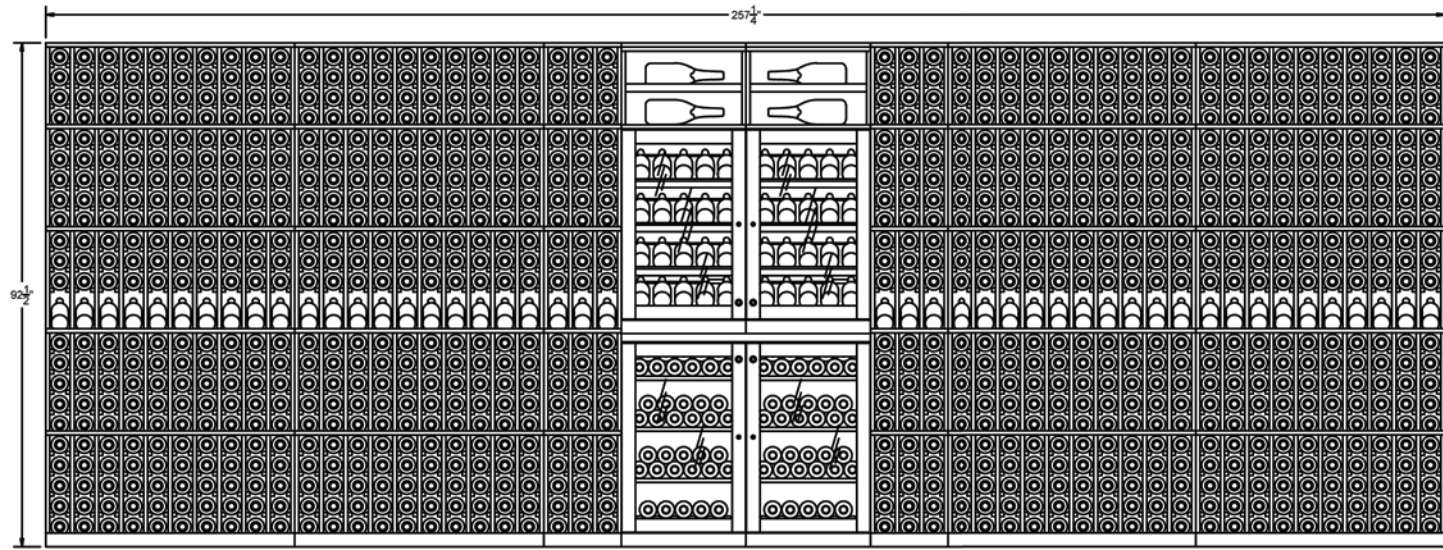

85 INDUSTRIAL PARK DRIVE
DOVER, NH 03820
P 603-285-0400 F 603-285-0420

ELEVATION B-
(-D IS MIRROR)

ELEVATION -A-

85 INDUSTRIAL PARK DRIVE
DOVER, NH 03820
P 603-285-0400 F 603-285-0420

ELEVATION -C-

ELEVATION
-E- & -H-

ELEVATION
-F- & -G-

85 INDUSTRIAL PARK DRIVE
DOVER, NH 03820
P 603-285-0400 F 603-285-0420