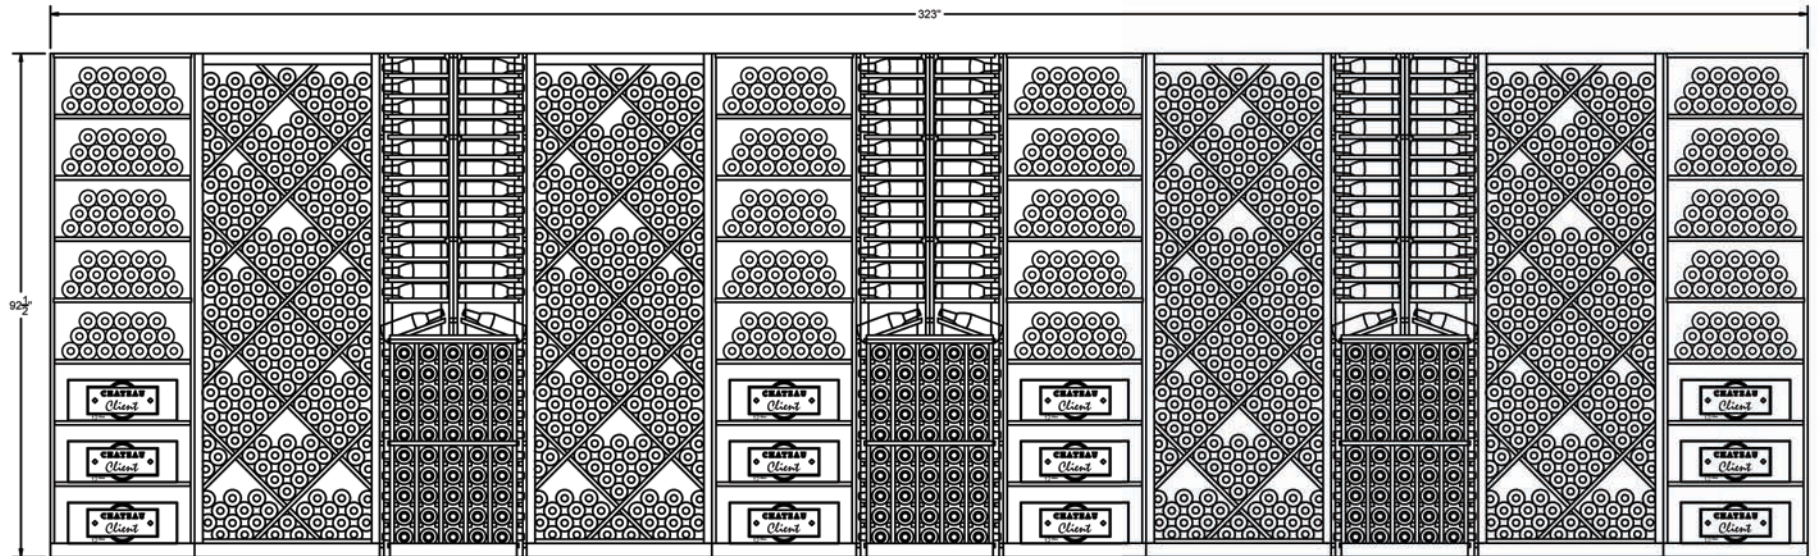

85 INDUSTRIAL PARK DRIVE
DOVER, NH 03820
P 603-285-0400 F 603-285-0420

ELEVATION B-
(-D IS MIRROR)

ELEVATION -A-

85 INDUSTRIAL PARK DRIVE
DOVER, NH 03820
P 603-285-0400 F 603-285-0420

ELEVATION -C-

ELEVATION
-E- & -H-

ELEVATION
-F- & -G-

85 INDUSTRIAL PARK DRIVE
DOVER, NH 03820
P 603-285-0400 F 603-285-0420