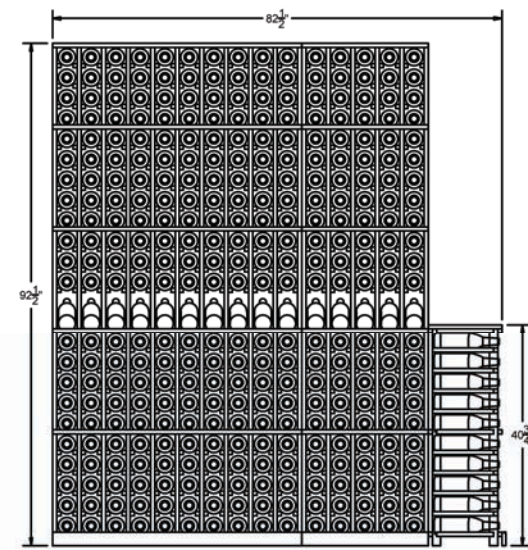

85 INDUSTRIAL PARK DRIVE
DOVER, NH 03820
P 603-285-0400 F 603-285-0420

ELEVATION B-
(-D IS MIRROR)

ELEVATION -A-

85 INDUSTRIAL PARK DRIVE
DOVER, NH 03820
P 603-285-0400 F 603-285-0420

ELEVATION -C-

ELEVATION
-E- & -H-

ELEVATION
-F- & -G-

85 INDUSTRIAL PARK DRIVE
DOVER, NH 03820
P 603-285-0400 F 603-285-0420