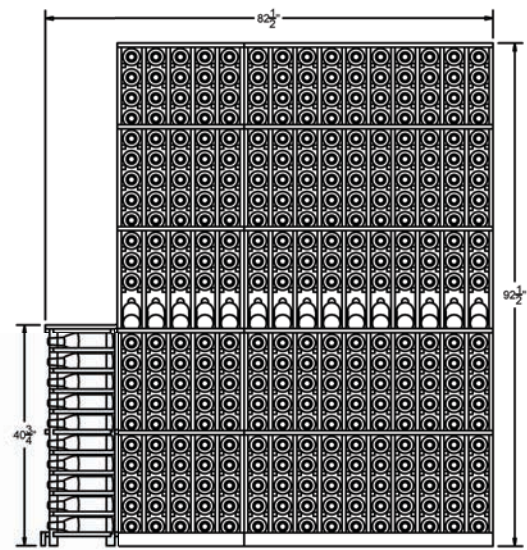

85 INDUSTRIAL PARK DRIVE
DOVER, NH 03820
P 603-285-0400 F 603-285-0420

ELEVATION B-
(-D IS MIRROR)

ELEVATION -A-

85 INDUSTRIAL PARK DRIVE
DOVER, NH 03820
P 603-285-0400 F 603-285-0420

ELEVATION -C-

ELEVATION
-E- & -H-