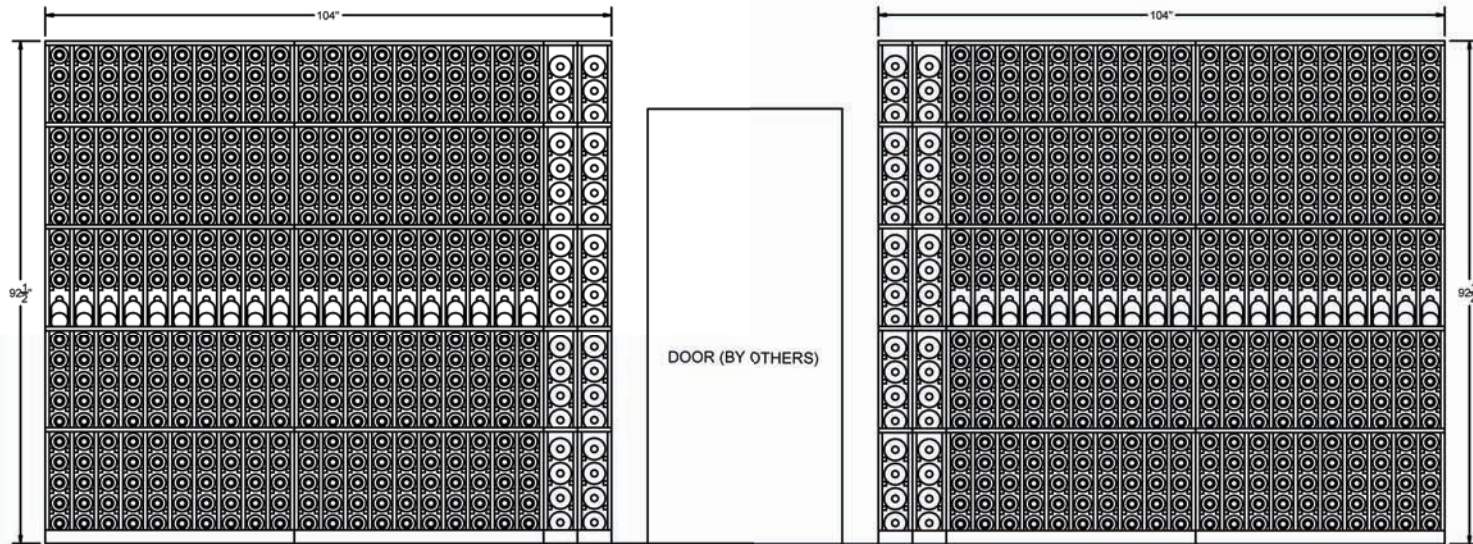

85 INDUSTRIAL PARK DRIVE
DOVER, NH 03820
P 603-285-0400 F 603-285-0420

ELEVATION B-
(-D IS MIRROR)

ELEVATION -A-

85 INDUSTRIAL PARK DRIVE
DOVER, NH 03820
P 603-285-0400 F 603-285-0420

ELEVATION -C-

ELEVATION
-E- & -H-

ELEVATION
-F- & -G-

85 INDUSTRIAL PARK DRIVE
DOVER, NH 03820
P 603-285-0400 F 603-285-0420