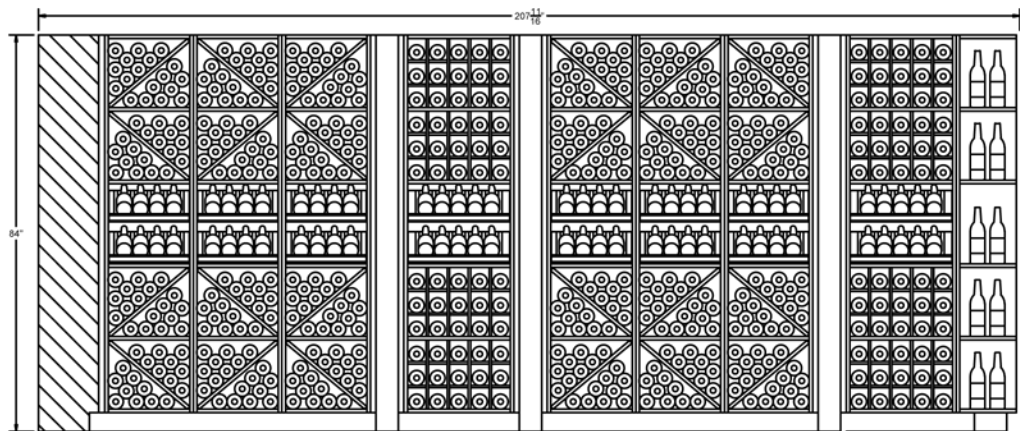

ELEVATION -A-

ELEVATION -B-

85 INDUSTRIAL PARK DRIVE
DOVER, NH 03820
P 603-285-0400 F 603-285-0420

ELEVATION -C-

ELEVATION -D-

ELEVATION -E-