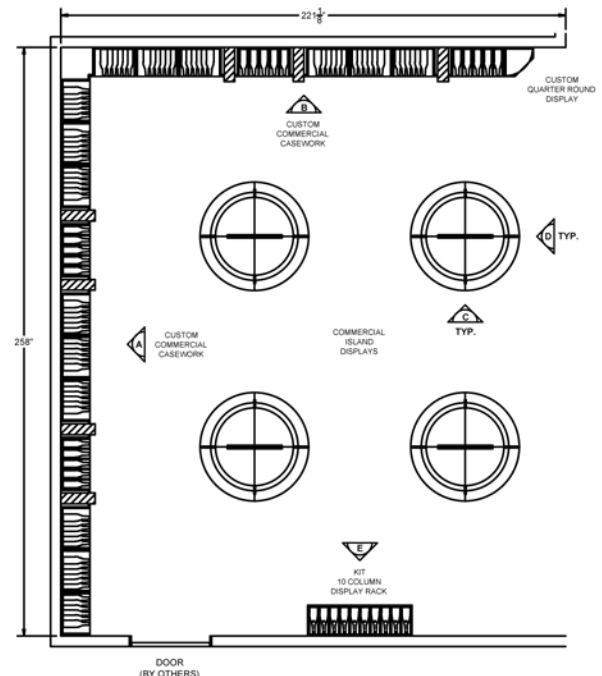

ELEVATION -A-

ELEVATION -B-

85 INDUSTRIAL PARK DRIVE
DOVER, NH 03820
P 603-285-0400 F 603-285-0420

ELEVATION -C-

ELEVATION -D-

ELEVATION -E-